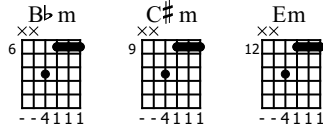

## Midtro #2 Guitar Lead

Standard tuning

♩ = 110

S-Gt

*mf*

*let ring throughout*

full full full full full full

T  
A  
B