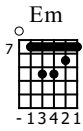

# Lắm Lem - Hải Sâm

Standard tuning

♩ = 90

S-Gt

1

Gmaj7

Am/F#

*mf*