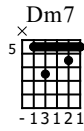

# Lắm Lem - Hải Sâm

Standard tuning

♩ = 90

S-Gt

1

Gmaj7

Am/F#

*mf*